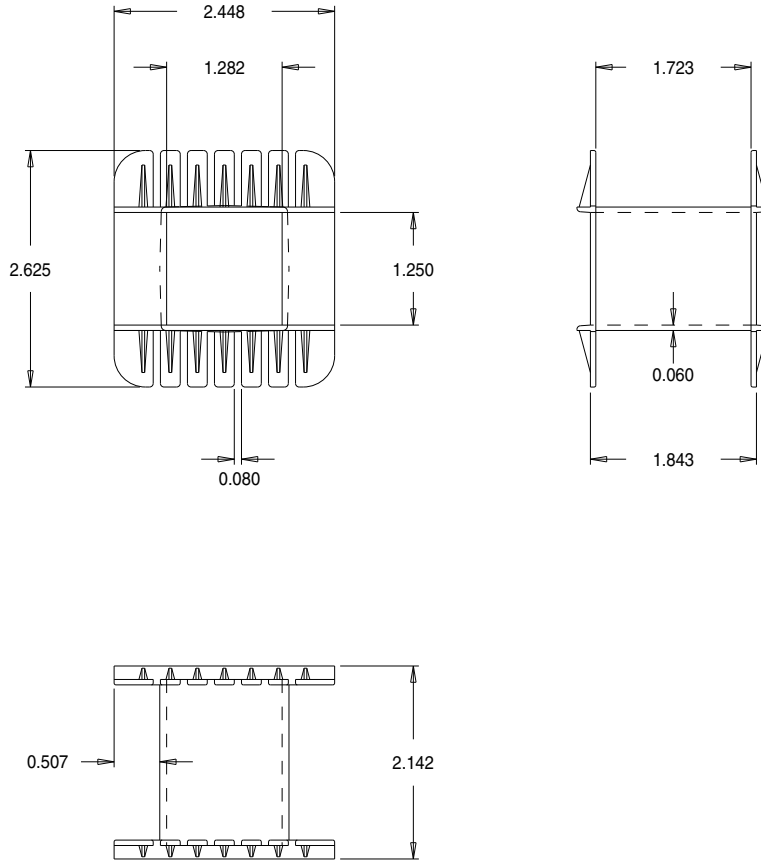

Part No. L00100

78 x 1 1/4 Single Section 'L' Range Bobbin

Dimensions in inches.

Issue 1